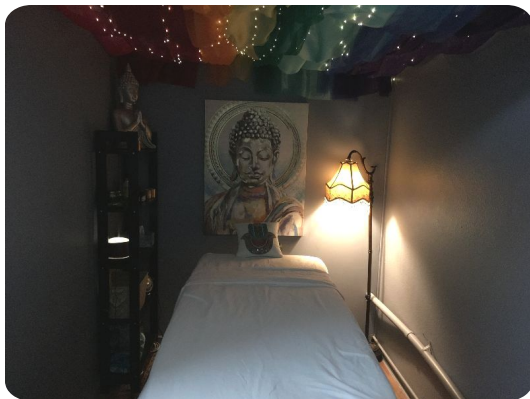

Practitioner and reader space available

Are you a body or energy worker, intuitive, card reader or medium? Our collective space is available for rent by the day. We keep our space physically and energetically tidy, cozy and comfortable. We welcome new colleagues to join us in our professional healing space with an open heart. Competitive, fair rates. Marketing consultation and support services also available for an additional fee. Bulk day purchase required to rent. Contact [Jamie](#) for details.

We continue to take the COVID-19 pandemic seriously. We limit the number of people in our space and have high standards for keeping work areas and high-touch surfaces clean. To learn more about our approach, please visit our website to read our [COVID-19 Guidelines and Accountability](#).